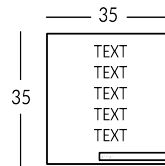

-15-
9 STAFF
ONLY

SOHO1

SOHO2

SOHOT

SOHOLET

SOHO3

SOHO5

SOHO8

Finiture Metalliche | Metal finishes | Finitions métalliques