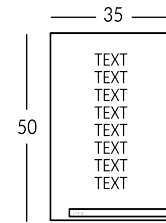

-15-
9 STAFF
ONLY

SOHO1

SOHO2

SOHOT

SOHOLET

SOHO3

SOHO5

SOHO8

Finiture Metalliche | Metal finishes | Finitions métalliques