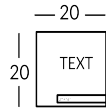

## SOHO

Line of indoor signs in brushed brass or brushed aluminium. The engraved texts are painted in a colour of your choice from the RAL colour chart. Customised font upon request. Decorative details in acrylic material with raised effect. Bespoke dimensions and texts. Wall fixing with double-sided tape. Option to add Braille characters for visually impaired people.

### Versione

SOHONP

SOHOP

SOHOI

SOHOX

-15-  
9 STAFF  
ONLY

SOHO1

SOHO2