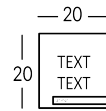

## SOHO

Line of indoor signs in brushed brass or brushed aluminium. The engraved texts are painted in a colour of your choice from the RAL colour chart. Customised font upon request. Decorative details in acrylic material with raised effect. Bespoke dimensions and texts. Wall fixing with double-sided tape. Option to add Braille characters for visually impaired people.

### Versione

SOHONP

SOHOP

SOHOI

SOHOX

-15-  
9 STAFF  
ONLY

SOHO1

SOHO2