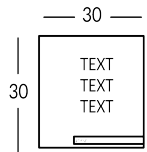

SOHOLET

SOHO3