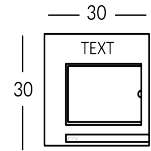

## SOHO

Line of indoor signs in brushed brass or brushed aluminium. The engraved texts are painted in a colour of your choice from the RAL colour chart. Customised font upon request. Decorative details in acrylic material with raised effect. Bespoke dimensions and texts. Wall fixing with double-sided tape. Option to add Braille characters for visually impaired people.

### Versione

SOHONP

SOHOP

SOHOI

SOHOX

-15-  
9 STAFF  
ONLY

SOHO1

SOHO2