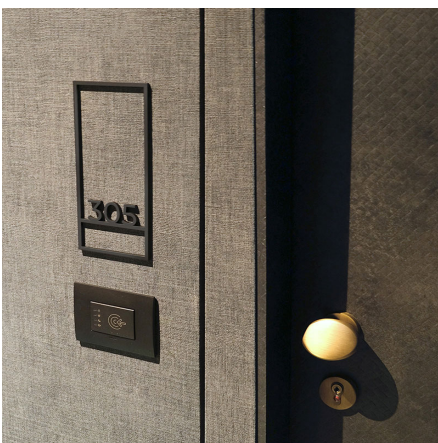

## FRIEDA

Indoor signs made of acrylic sheets with bas-relief texts. Signs available in different metallic finishes. Bas-relief text obtained by smoothing the acrylic sheet. Wall fixing with double-sided tape. Bespoke texts and dimensions. Option to add Braille characters for visually impaired people.