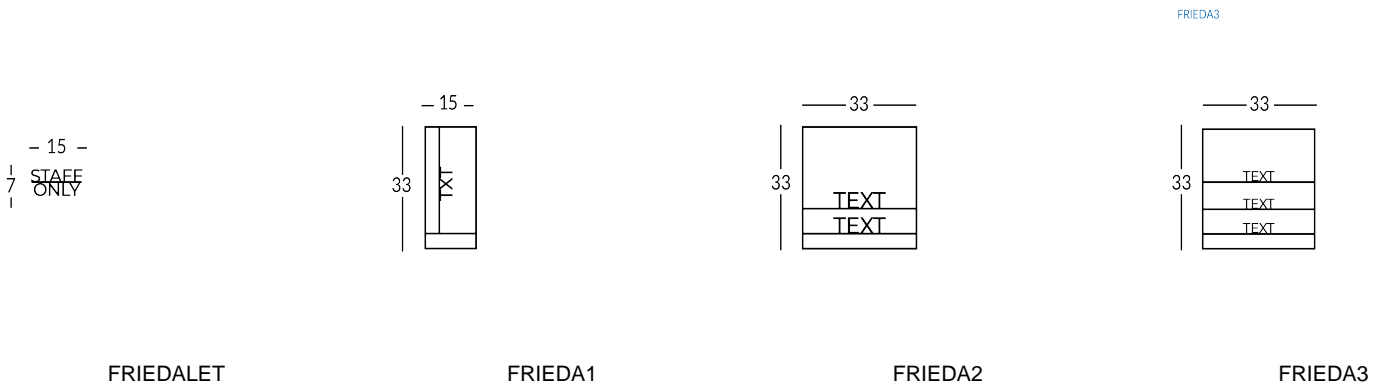

Versione

Finiture Metalliche | Metal finishes | Finitions métalliques