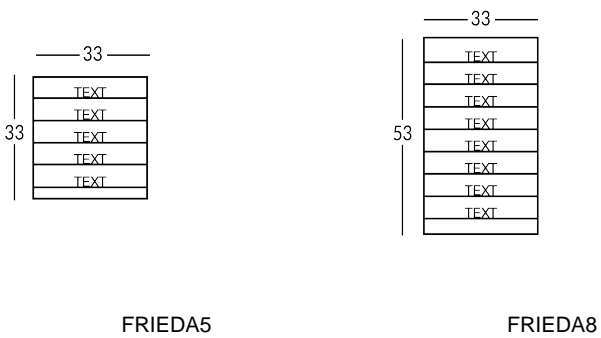

Versione

Finiture Metalliche | Metal finishes | Finitions métalliques