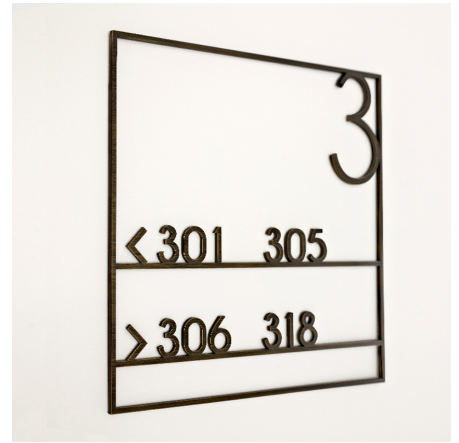

## FRIEDA

Indoor signs made of acrylic sheets with bas-relief texts. Signs available in different metallic finishes. Bas-relief text obtained by smoothing the acrylic sheet. Wall fixing with double-sided tape. Bespoke texts and dimensions. Option to add Braille characters for visually impaired people.