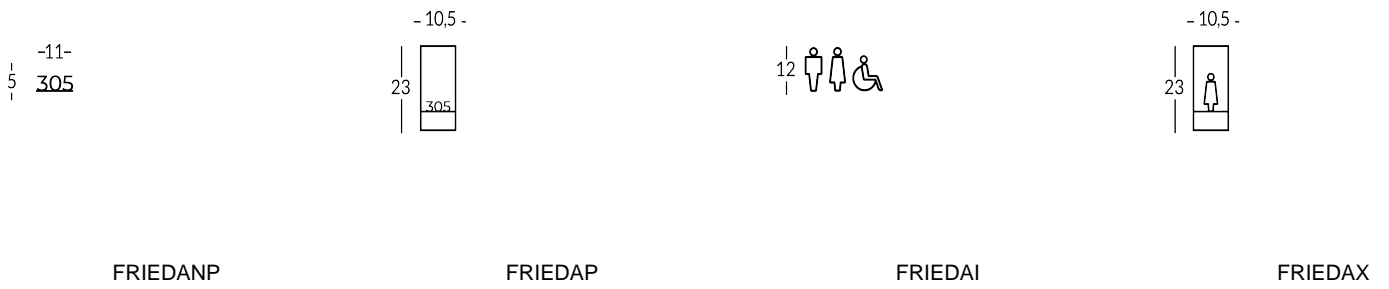

Versione

Finiture Metalliche | Metal finishes | Finitions métalliques