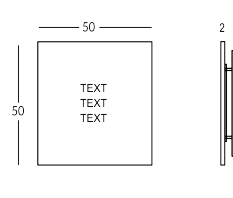

PLANET-MED