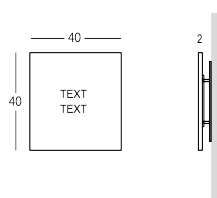

PLANET-SML