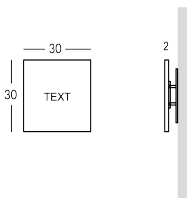

Versione

PLANET-XS