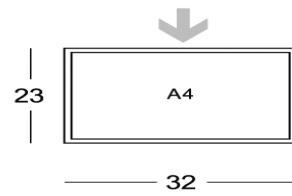

Versione

MAP-A5V

MAP-2A5

MAP-A4O

MAP-A4V

MAP-A3

MAP3

Finiture Metalliche | Metal finishes | Finitions métalliques

Finiture Verniciate | Painted finishes | Finitions peintes