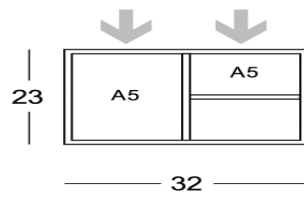

MAP

Acrylic frame to display useful information, price lists, floor plans and fire regulations. Different dimensions available. Available finishes: metallic or painted in any Apir colour or in any shade of the RAL colour chart. Fixing with double-sided tape or hooks.

Versione

MAP-A5V

MAP-2A5

MAP-A4O

MAP-A4V

MAP-A3

MAP3

Finiture Metalliche | Metal finishes | Finitions métalliques