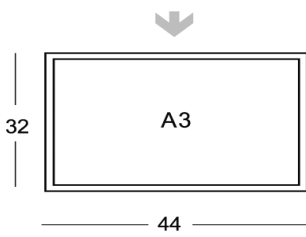

Versione

MAP-A5V

MAP-2A5

MAP-A4O

MAP-A4V

MAP-A3

MAP3

Finiture Metalliche | Metal finishes | Finitions métalliques

Finiture Verniciate | Painted finishes | Finitions peintes