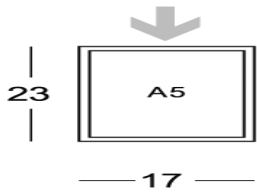

Versione

MAP-A5V