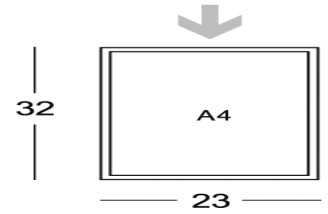

MAP

Acrylic frame to display useful information, price lists, floor plans and fire regulations. Different dimensions available. Available finishes: metallic or painted in any Apir colour or in any shade of the RAL colour chart. Fixing with double-sided tape or hooks.

Versione

MAP-A5V

MAP-2A5

MAP-A4O

MAP-A4V

MAP-A3

MAP3

Finiture Metalliche | Metal finishes | Finitions métalliques