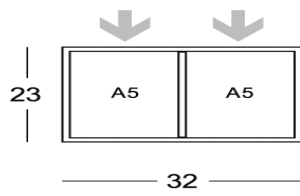

Versione

MAP-A5V

MAP-2A5

MAP-A4O

MAP-A4V

MAP-A3

MAP3

Finiture Metalliche | Metal finishes | Finitions métalliques

Finiture Verniciate | Painted finishes | Finitions peintes