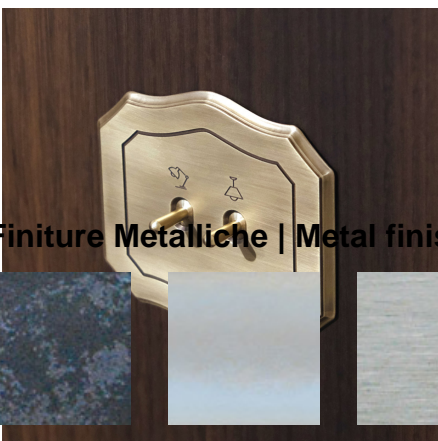

**BAROCCA**

**Finiture Metalliche | Metal finishes | Finitions métalliques**

Rough industrial steel finish

Polished stainless steel

Brushed stainless steel

Dark aged brass

Light Bronzed Brass

Dark Bronzed Brass

## Finiture Verniciate | Painted finishes | Finitions peintes

Gold

Antique Gold

Bronze

Simil Corten

Silver

Tortora (Ral 1019)

Canna di Fucile

Antique Light

Matt black  
(Ral 9005)

Polished  
black (Ral  
9005)

Matt white  
(Ral 9010)

Dark gray  
(Ral 7016)

Light grey  
(Ral 7042)

Ral

## option\_colore\_incisione | option\_colore\_incisione | option\_colore\_incisione

Specify Ral

Ral 9005  
(Glossy  
Black)

Ral 9010  
(Glossy  
White)