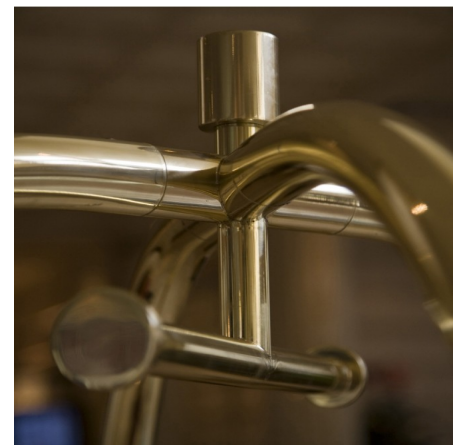

## POLDO-LUX

Real brass or steel luggage cart Frame with round tube; tube with 4.5cm diameter and integrated clothes hanger. Available finishes: - polished brass - brushed steel  
 Base with metal box section and plastic coating featuring a wrap-around bumper and a special carpet. The carpet can be laser engraved to apply the name or the logo of your hotel. Four wheels: two fixed and two swiveling. Height: 182cm Width: 60 cm Depth: 97cm Weight: 32kg