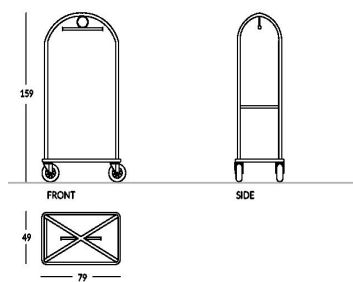

Versione

Finiture Metalliche | Metal finishes | Finitions métalliques