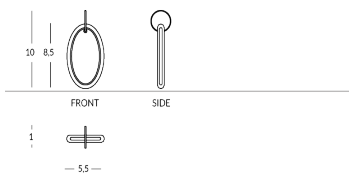

LARA

Made of two acrylic sheets. The sheets can be finished to match or in two different styles. Protective rubber available in different colors. Painted finish available in any Apir color or in any shade of the RAL color chart. Customizable font and text color. Keyring included. Height without ring: 8.5cm Width: 5.5cm Depth: 1cm Weight: 33gr

Versione