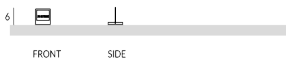

FAST

Designer placeholders or tag holders handcrafted in real brass. Available finishes: metallic (e.g. brushed or light bronzed brass) or painted in any Apir colour or in any shade of the RAL colour chart. Square base: 6cm Height: 6cm

Versione

FRONT SIDE

BASE

-6-