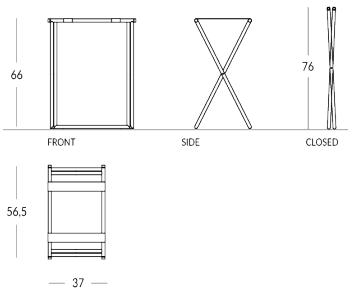

Versione

Finiture metalliche | Metal finishes | Finitions métalliques