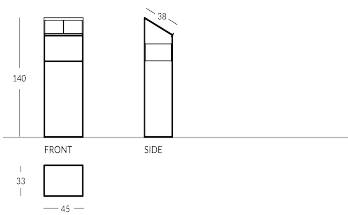

Versione

Finiture Metalliche | Metal finishes | Finitions métalliques