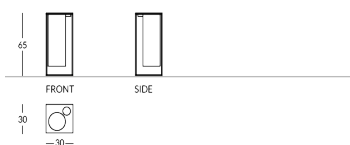

FRIEDA-BIS

Wastepaper bin and ashtray in one solution. Cylindrical compartments in different sizes and squared perimeter with barred metal frame. Available finishes: - metallic: brass, steel or copper effect - painted in any Apir colour or in any shade of the RAL colour chart Felt pads at the base. One bag of fine sand included. Height: 65cm
Square base side: 30cm Weight: 12.45kg

Versione