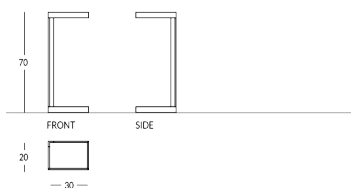

JACK-CEN

Designer ashtray in the industrial style of the Jack Collection. Metal frame, customisable with painting in any Apir colour or in any shade of the RAL colour chart. Rectangular base and upper tray connected by a metal bar in the corner. The removable tray allows for an easy cleaning. One bag of fine sand included. Height: 70cm Width: 30cm Depth: 20cm Weight: 9.8kg

Versione